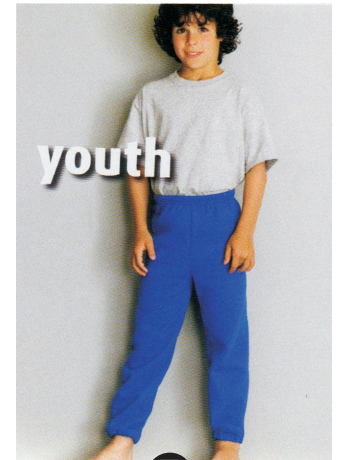

LaVille

SPRITWEAR

ACT FAST!
 Place Order Between
 10/15-11/12
 Tshirt Prices are \$8/each

1

BEANIE
 Royal w/
 embroidered logo

2

BASEBALL SHIRT
 White Shirt w/Royal sleeves
 w/screen print logo

3

HOODIE
 Royal or Gray
 w/screen print logo

4

ZIP-UP HOODIE
 Royal or Gray
 w/screen print logo

5

TIE-DYED LONG SLEEVE
 Royal w/screen
 print logo

6

T-SHIRT
 Royal w/screen
 print logo

7

SPORT PANTS
 Royal or Gray w/Lancers
 screen print logo down leg
 Youth gathered

8

WINDOW CLING
 Approximately
 4x6 inches

Wear School Colors with Pride!
Help Support Our School

This logo will appear
 on the following items: