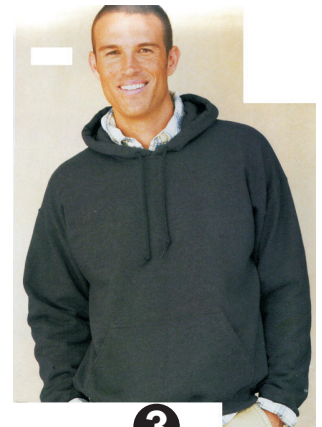

LaVille

SPRITWEAR

ACT FAST!
 Place Order Between
 10/15-11/12
 Tshirt Prices are \$8/each

1

BEANIE
 Royal w/
 embroidered logo

2

BASEBALL SHIRT
 White Shirt w/Royal sleeves
 w/screen print logo

3

HOODIE
 Royal or Gray
 w/screen print logo

4

ZIP-UP HOODIE
 Royal or Gray
 w/screen print logo

5

TIE-DYED LONG SLEEVE
 Royal w/screen
 print logo

6

T-SHIRT
 Royal w/screen
 print logo

7