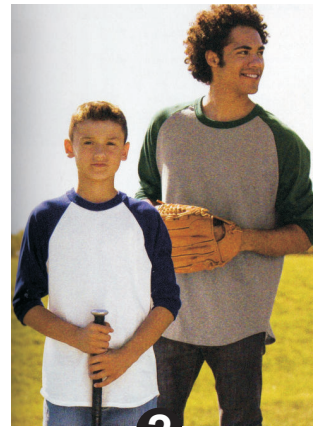

LaVille

SPRITWEAR

ACT FAST!
 Place Order Between
 10/15-11/12
 Tshirt Prices are \$8/each

1

BEANIE
 Royal w/
 embroidered logo

2

BASEBALL SHIRT
 White Shirt w/Royal sleeves
 w/screen print logo

3

HOODIE
 Royal or Gray
 w/screen print logo

4

ZIP-UP HOODIE
 Royal or Gray
 w/screen print logo

5

TIE-DYED LONG SLEEVE
 Royal w/screen
 print logo

6

T-SHIRT
 Royal w/screen
 print logo

7