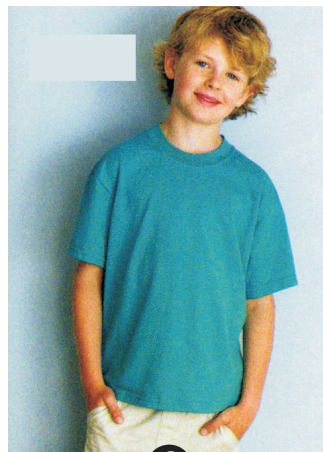

LaVille

SPRITWEAR

ACT FAST!
 Place Order Between
 10/15-11/12
 Tshirt Prices are \$8/each

1

BEANIE
 Royal w/
 embroidered logo

2

BASEBALL SHIRT
 White Shirt w/Royal sleeves
 w/screen print logo

3

HOODIE
 Royal or Gray
 w/screen print logo

4

ZIP-UP HOODIE
 Royal or Gray
 w/screen print logo

5

TIE-DYED LONG SLEEVE
 Royal w/screen
 print logo

6

T-SHIRT
 Royal w/screen
 print logo

7

SPORT PANTS
 Royal or Gray w/Lancers
 screen print logo down leg
 Youth gathered

8

WINDOW CLING
 Approximately
 4x6 inches

Wear School Colors with Pride!
Help Support Our School

This logo will appear
 on the following items: